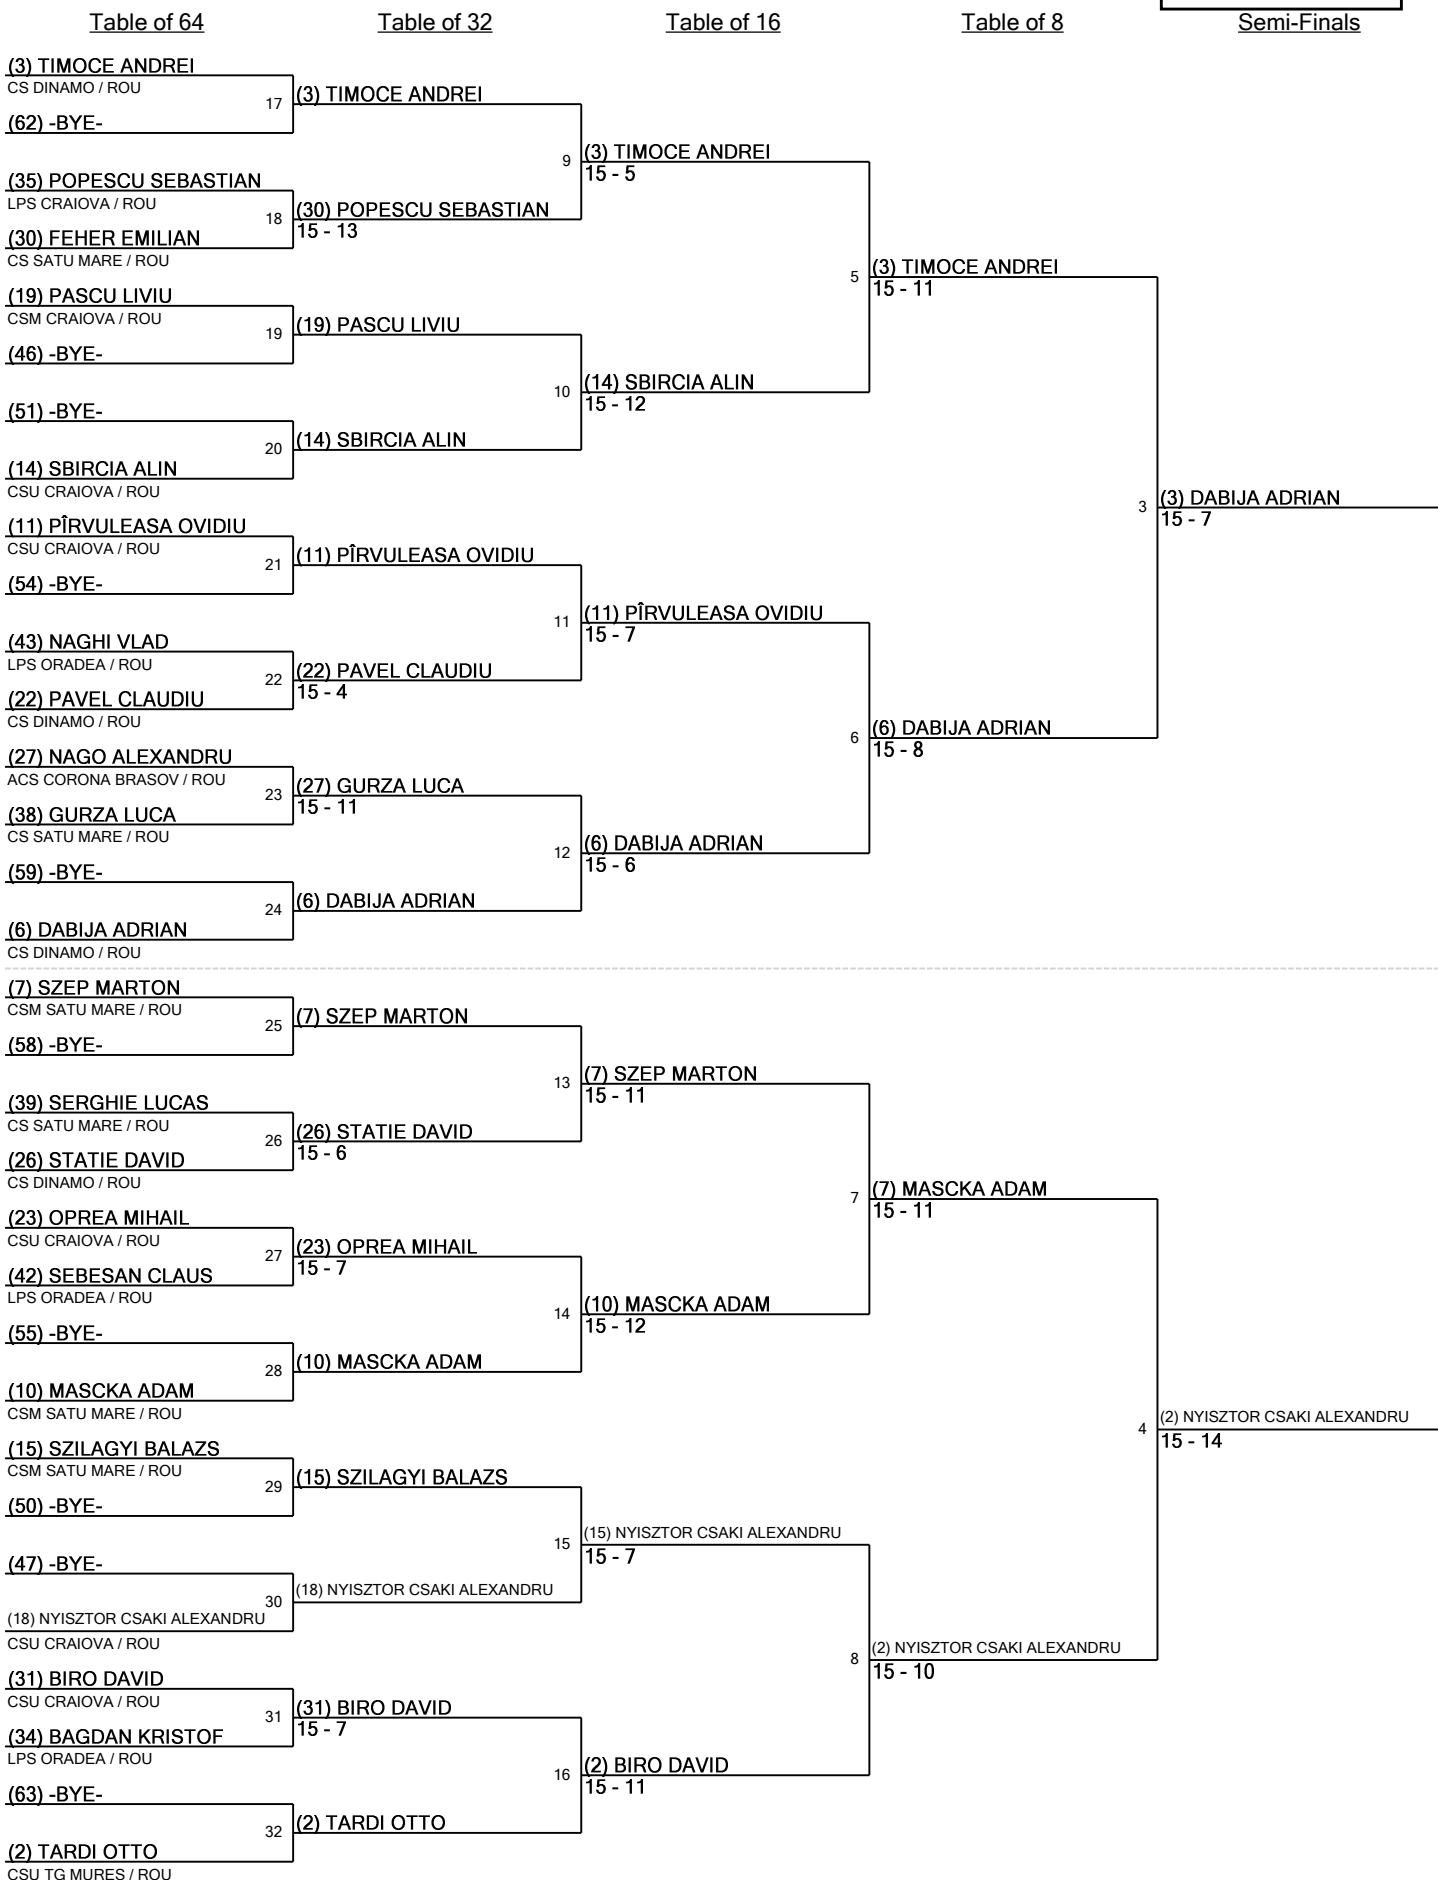

Senior Men's Epee - Round #2 - DE (Table of 64)