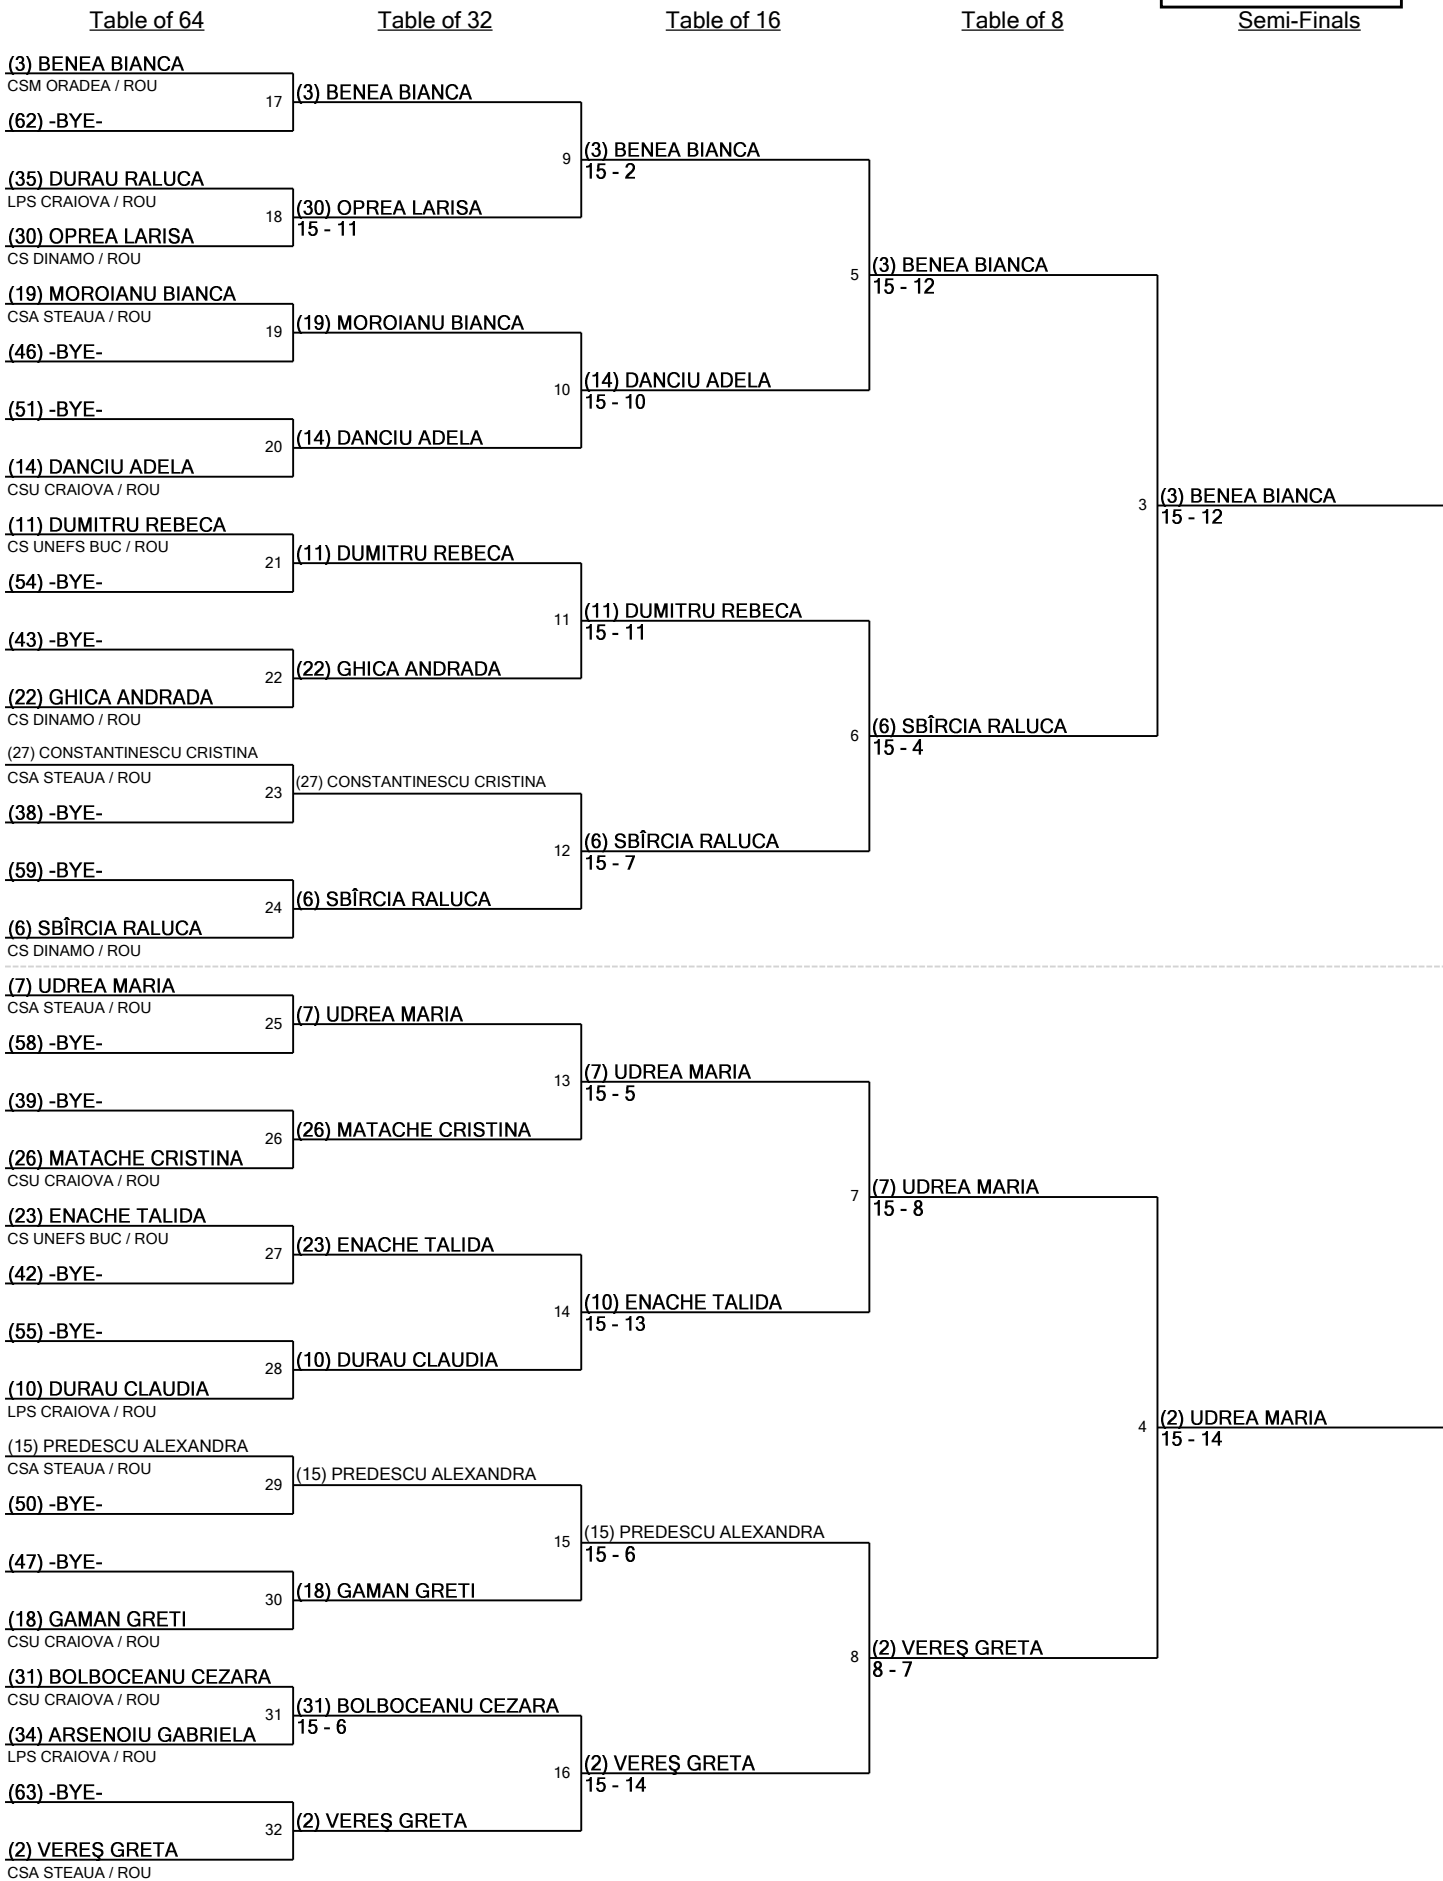

Senior Women's Epee - Round #2 - DE (Table of 64)