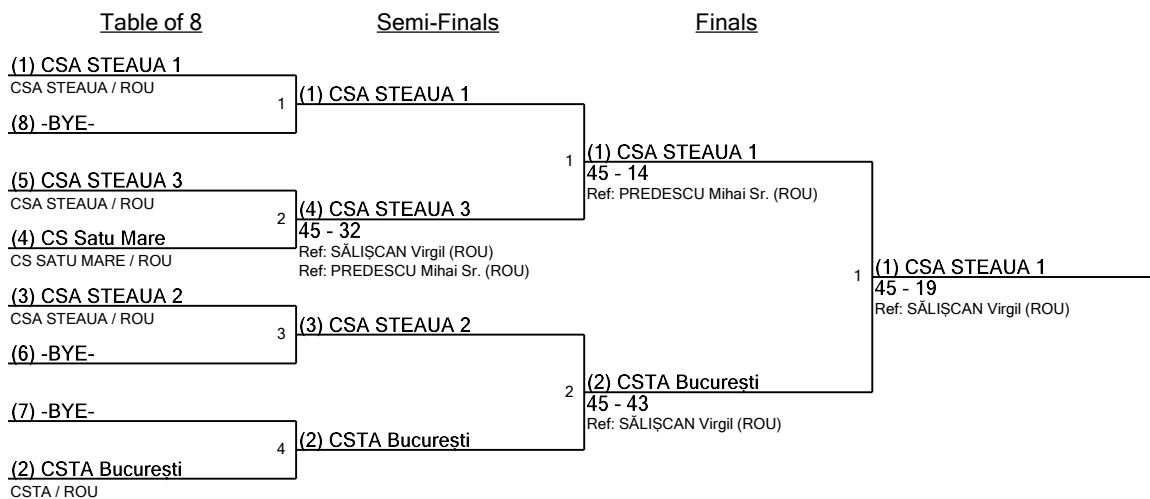

## Junior Team Men's Foil

Total # of competitors: 5

Round 1

DE table with all places fenced-off from 8

www.FencingTime.com

## Junior Team Men's Foil Seeding for Round #1 - DE

JRTMF

Tournament: CN Juniori - Foil men&women  
Date: joi, 14 februarie 2019 - 09:00  
FIE Document: FE\_FIE\_0001.2

Seed	Team Name	Club	Country	Team Rank	Notes
1	CSA STEAUA 1	CSA STEAUA	ROU	2	
2	CSTA București	CSTA	ROU	6	
3	CSA STEAUA 2	CSA STEAUA	ROU	10	
4	CS Satu Mare	CS SATU MARE	ROU	14	
5	CSA STEAUA 3	CSA STEAUA	ROU	14,66667	