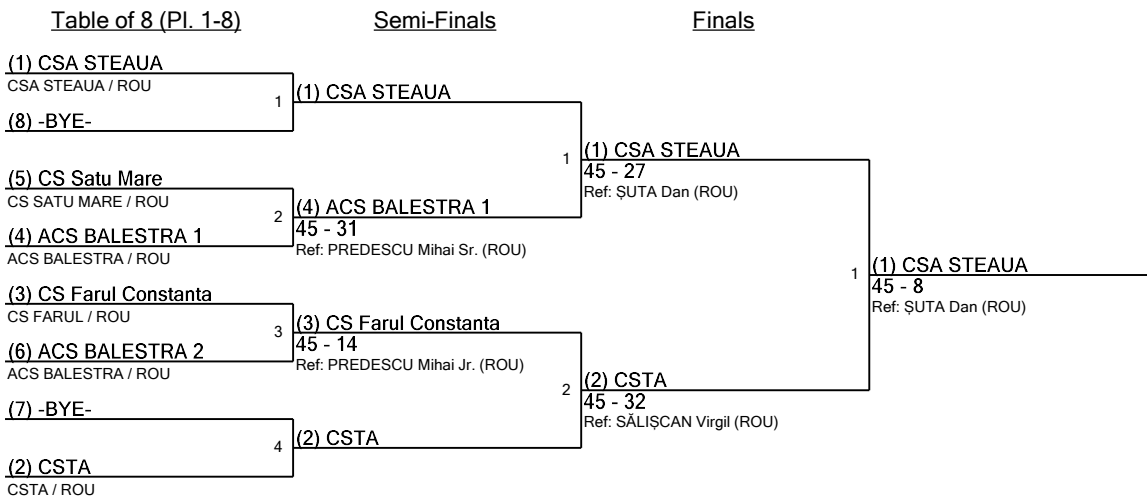

## Junior Team Women's Foil

Total # of competitors: 6

Round 1

DE table with all places fenced-off from 8

www.FencingTime.com

## Junior Team Women's Foil Seeding for Round #1 - DE (All Places Fenced)

JRTWF

Tournament: CN Juniori - Foil men&women  
Date: joi, 14 februarie 2019 - 09:00  
FIE Document: FE\_FIE\_0001.2

Seed	Team Name	Club	Country	Team Rank	Notes
1	CSA STEAUA	CSA STEAUA	ROU	2,333333	
2	CSTA	CSTA	ROU	9	
3	CS Farul Constanta	CS FARUL	ROU	12,66667	
4	ACS BALESTRA 1	ACS BALESTRA	ROU	13,66667	
5	CS Satu Mare	CS SATU MARE	ROU	14,66667	
6	ACS BALESTRA 2	ACS BALESTRA	ROU	23	