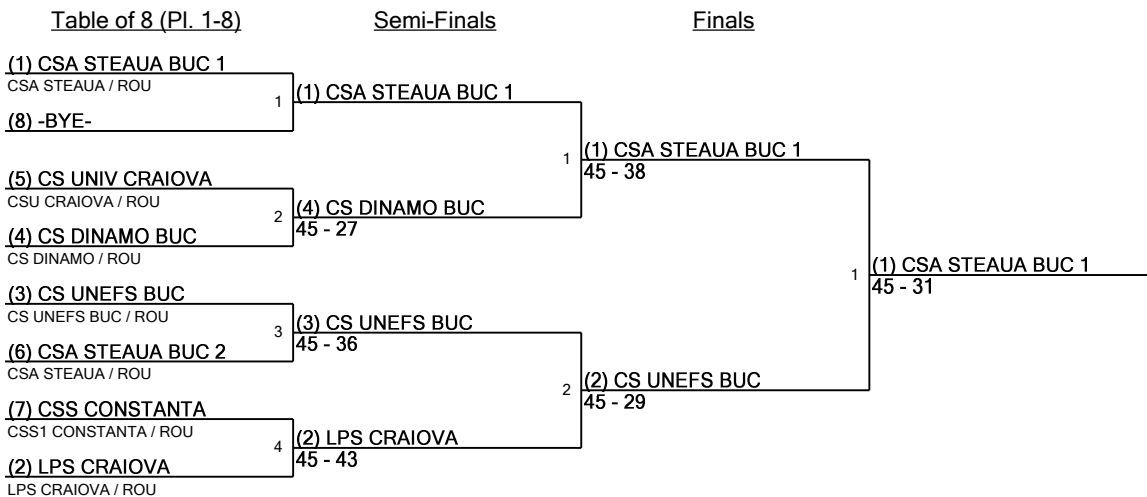

## Junior Team Women's Epee

Total # of competitors: 7

**Round 1**

DE table with all places fenced-off from 8

www.FencingTime.com

## Junior Team Women's Epee Seeding for Round #1 - DE (All Places Fenced)

JRTWE

Tournament: Campionat National Juniori Spada  
Date: 19 ianuarie 2019 - 09:00  
FIE Document: FE\_FIE\_0001.2

Seed	Team Name	Club	Country	Team Rank	Notes
1	CSA STEAUA BUC 1	CSA STEAUA	ROU	4,666667	
2	LPS CRAIOVA	LPS CRAIOVA	ROU	12,33333	
3	CS UNEFS BUC	CS UNEFS BUC	ROU	13	
4	CS DINAMO BUC	CS DINAMO	ROU	13,33333	
5	CS UNIV CRAIOVA	CSU CRAIOVA	ROU	14,33333	
6	CSA STEAUA BUC 2	CSA STEAUA	ROU	20	
7	CSS CONSTANTA	CSS1 CONSTANTA	ROU	22,33333	