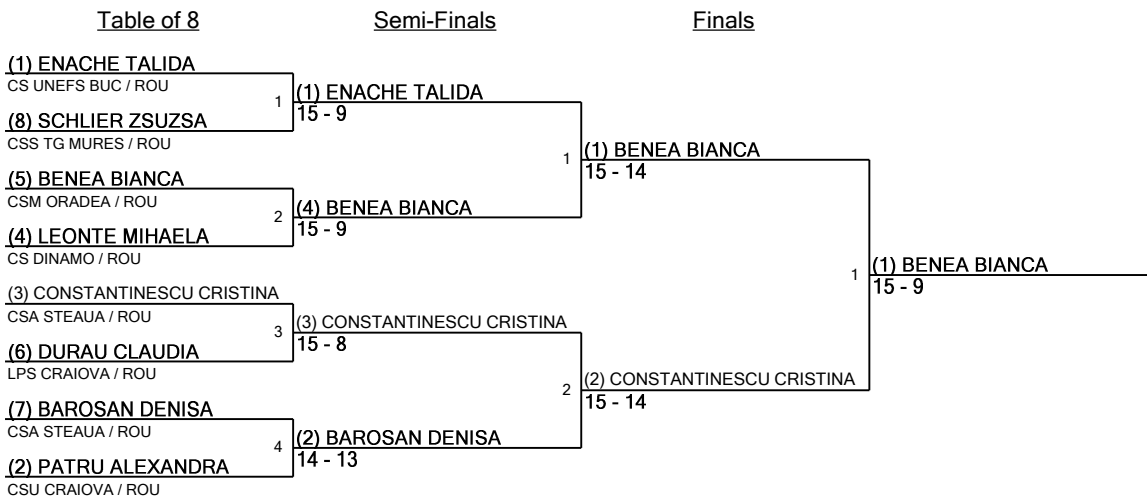

www.FencingTime.com

Junior Women's Epee Final Ranking

Tournament: Campionat National Juniori Spada
Date: 18 ianuarie 2019 - 09:00
FIE Document: FE_FIE_0012

JRWE

Place	Name	Clubs	Country	Birthdate
1	BENEA BIANCA	CSM ORADEA	ROU	01.01.1999
2	CONSTANTINESCU CRISTINA	CSA STEAUA	ROU	01.01.2002
3T	BAROSAN DENISA	CSA STEAUA	ROU	01.01.1999
3T	ENACHE TALIDA	CS UNEFS BUC	ROU	01.01.2001
5	LEONTE MIHAELA	CS DINAMO	ROU	01.01.2001
6	DURAU CLAUDIA	LPS CRAIOVA	ROU	01.01.2001
7	SCHLIER ZSUZSA	CSS TG MURES	ROU	01.01.2000
8	PATRU ALEXANDRA	CSU CRAIOVA	ROU	01.01.1999
9	MOROIANU BIANCA	CSA STEAUA	ROU	01.01.2003
10	MERAN ANDRA	CSS1 CONSTANTA	ROU	01.01.2001
11	DUMITRU REBECA	CS UNEFS BUC	ROU	01.01.1999
12	MATACHE CRISTINA	CSU CRAIOVA	ROU	01.01.2001
13	STAN IRINA	CSA STEAUA	ROU	01.01.2002
14	MELINTESCU ANA MARIA	CS DINAMO	ROU	01.01.2003
15	PAUNA BIANCA	LPS CRAIOVA	ROU	01.01.2002
16	BARBU TEODORA	LPS CRAIOVA	ROU	01.01.2002
17	SONT EMMA	CSA STEAUA	ROU	01.01.2005
18	AXINTE RENATA	ACS STESIAL	ROU	01.01.2004
19	PIRVA ANA	CSA STEAUA	ROU	01.01.2004
20	KATO ZSOFIA	CS SATU MARE	ROU	01.01.2002
21	GHICA ANDRADA	CS DINAMO	ROU	01.01.2003
22	DOBRINESCU ALESSIA	CS UNEFS BUC	ROU	01.01.2002
23	GAMAN GRETI	CSU CRAIOVA	ROU	01.01.1999
24	CONSTANTIN GIULIA	CSA STEAUA	ROU	01.01.2002
25	TATARU GEORGIANA	CS UNEFS BUC	ROU	01.01.2003
26	BLEANDA ANJA	CSS1 CONSTANTA	ROU	01.01.2003
27	OPREA LARISA	CSS CONTRAATAC	ROU	01.01.2003
28	LETZNER EVA	CS UNEFS BUC	ROU	01.01.2005
29	DINUT ANDREEA	LPS CRAIOVA	ROU	01.01.2001
30	PETRACHE EDA	CSA STEAUA	ROU	01.01.2004
31	NICULAI ANDREEA	CSS1 CONSTANTA	ROU	01.01.2005
32	STANESCU MELISSA	CS UNEFS BUC	ROU	01.01.2003