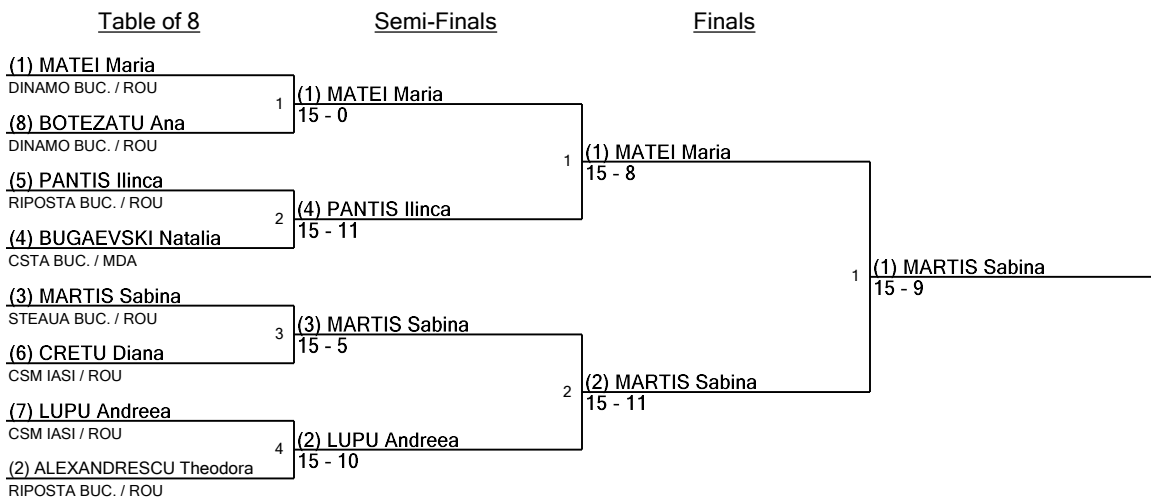

www.FencingTime.com

Junior Women's Saber Final Ranking

Tournament: CAMPIONAT NATIONAL SABIE JUNIORI
Date: Thursday, January 24, 2019 - 9:00 AM
FIE Document: FE_FIE_0012

JRWS

Place	Name	Clubs	Country	Birthdate
1	MARTIS Sabina	STEAUUA BUC.	ROU	4/18/2000
2	MATEI Maria	DINAMO BUC.	ROU	11/14/2001
3T	PANTIS Ilinca	RIPOSTA BUC.	ROU	8/13/2003
3T	LUPU Andreea	CSM IASI	ROU	4/6/1999
5	BUGAEVSKI Natalia	CSTA BUC.	MDA	1/30/2000
6	BOTEZATU Ana	DINAMO BUC.	ROU	4/20/2004
7	CRETU Diana	CSM IASI	ROU	5/24/2000
8	ALEXANDRESCU Theodora	RIPOSTA BUC.	ROU	6/30/2000
9	RADU Ioana	CSM IASI	ROU	6/21/2000
10	TIPISCA Catrinel	CSM IASI	ROU	9/14/2000
11	BADEA Maria	STEAUUA BUC.	ROU	11/18/2004
12	SERBAN Denisa	STEAUUA BUC.	ROU	5/2/2004
13	BUGAEVSKI Vladislava	CSTA BUC.	MDA	8/16/2000
14	IACOB Emma	STEAUUA BUC.	ROU	4/19/2002
15	LUTEA Tania	STEAUUA BUC.	ROU	6/11/2001
16	STEFANESCU Alyssa	RIPOSTA BUC.	ROU	1/16/2004
17	CHIRCA Delia	CSTA BUC.	ROU	2/18/2001
18	RETHEER Monica	CSTA BUC.	ROU	5/10/1999
19	DOBROGEANU Bianca	DINAMO BUC.	ROU	1/29/2003
20	GHEORGHE Andreea Cristina	STEAUUA BUC.	ROU	7/10/2004
21	MOROIANU Laura	DINAMO BUC.	ROU	6/17/2003
22	CIOBANU Roberta	DINAMO BUC.	ROU	1/25/2003
23	DANCIU Vanessa	DINAMO BUC.	ROU	8/24/2003
24	DUMITRU Catinca	STEAUUA BUC.	ROU	7/26/2005
25	CHITU Mihaela	RIPOSTA BUC.	ROU	11/13/2002
26	ALEXE Maria	STEAUUA BUC.	ROU	4/19/2005
27	CIOBANU Ana Maria	CSM IASI	ROU	4/15/1999
28	POPA Patricia	STEAUUA BUC.	ROU	3/1/2005
29	GHEORGHE Andrada	CSTA BUC.	ROU	2/18/2005
30	SAVA MUSTEATA Cela	RIPOSTA BUC.	ROU	7/21/2003