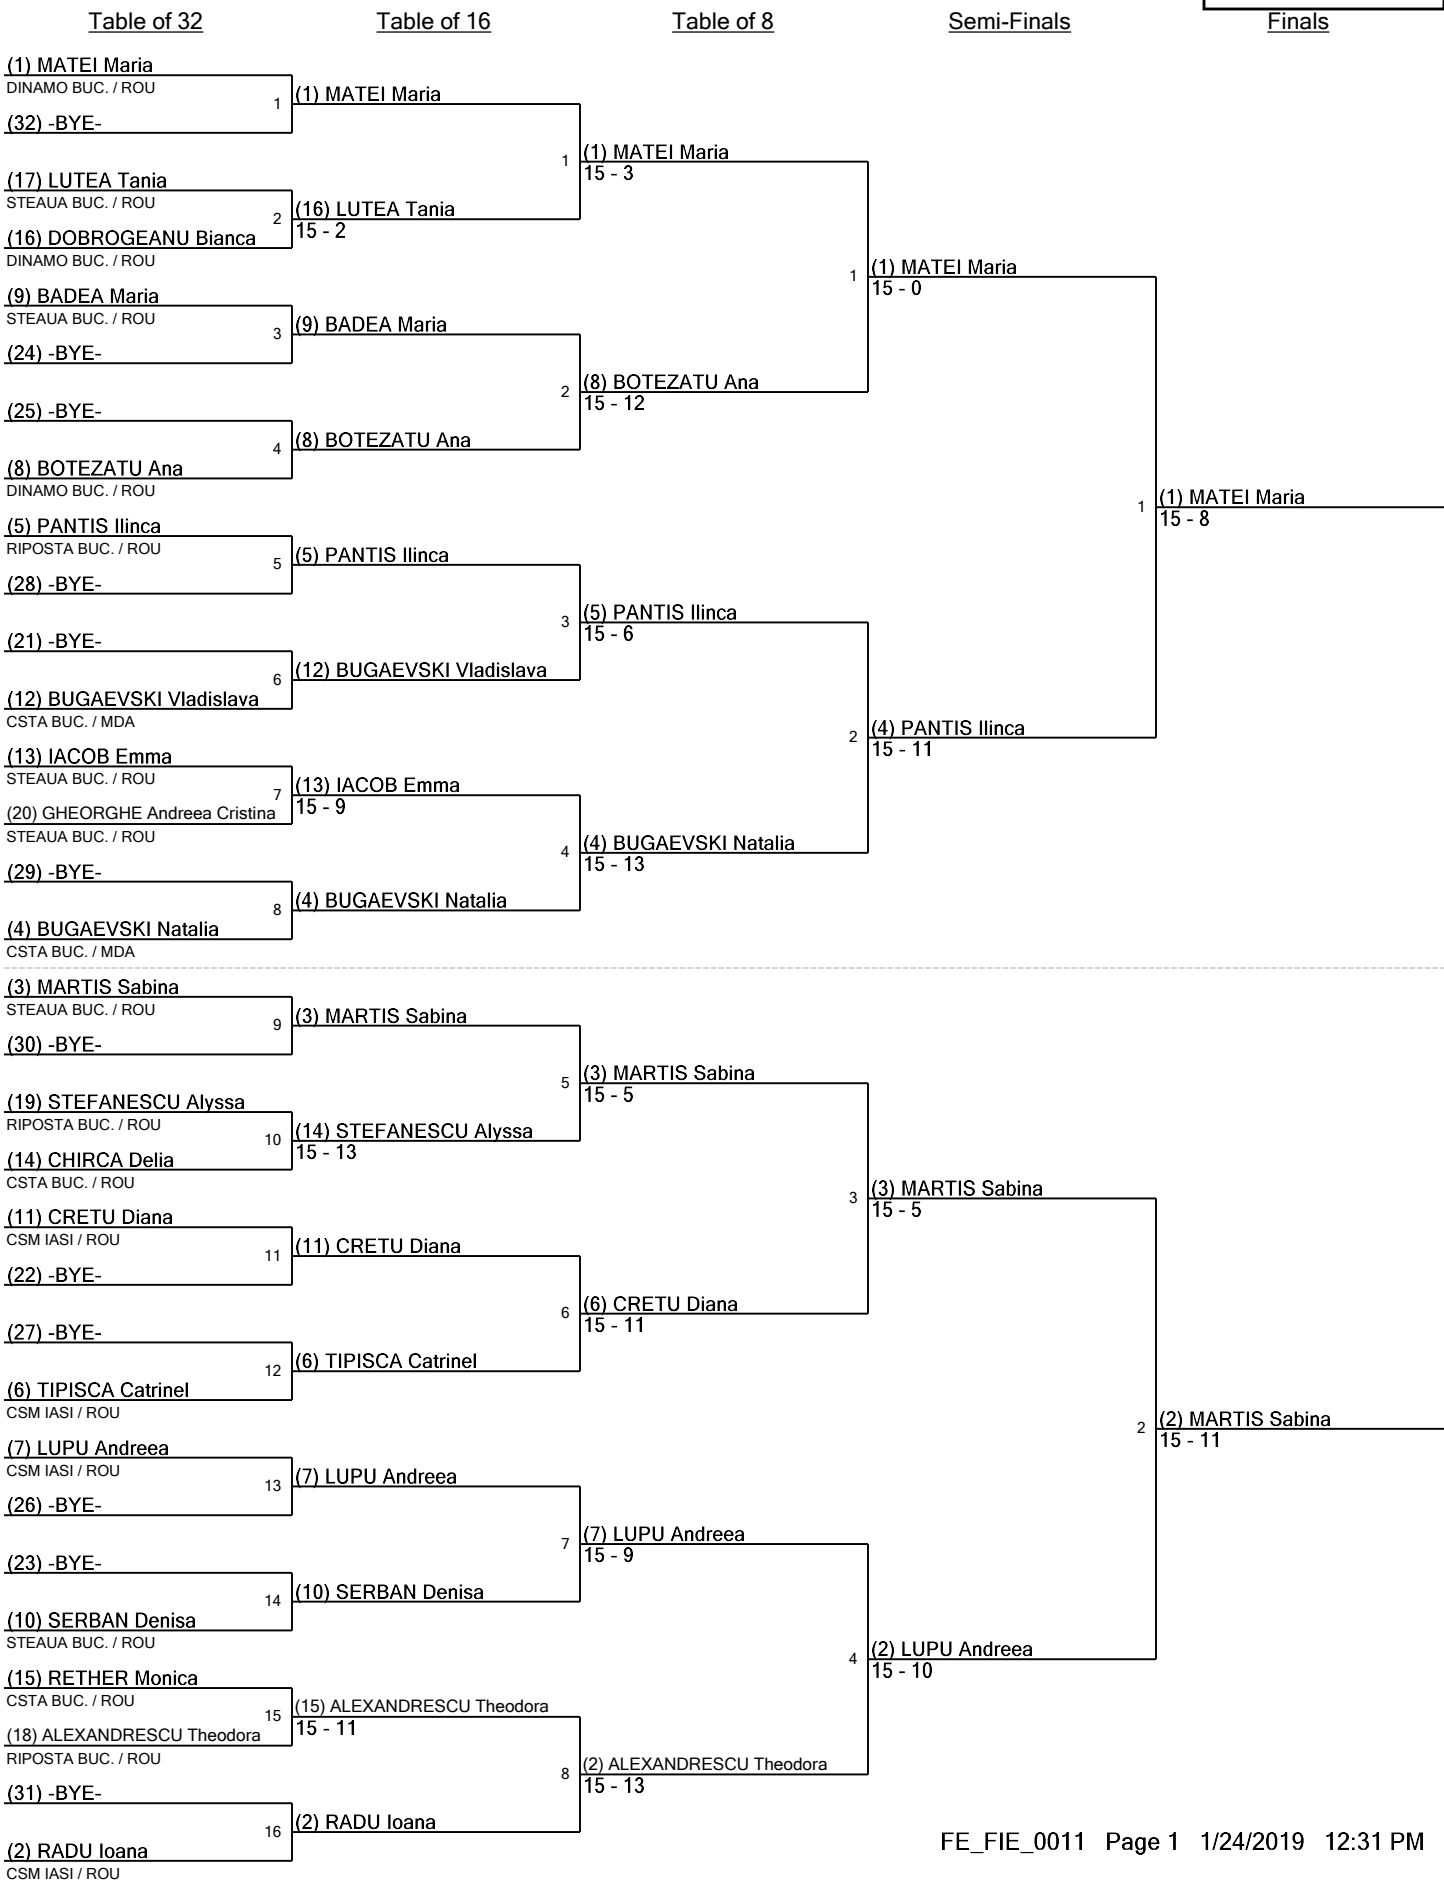

www.FencingTime.com

Junior Women's Saber Seeding for Round #3 - DE

Tournament: CAMPIONAT NATIONAL SABIE JUNIORI
Date: Thursday, January 24, 2019 - 9:00 AM
FIE Document: FE_FIE_0008

JRWS

Seed	Name	Club	Country	V	V/M	TS	TR	Ind	Notes
1	MATEI Maria	DINAMO BUC.	ROU	10	1.00	50	24	+26	Advanced
2	RADU Ioana	CSM IASI	ROU	9	0.90	49	19	+30	Advanced
3	MARTIS Sabina	STEAUA BUC.	ROU	9	0.90	48	19	+29	Advanced
4	BUGAEVSKI Natalia	CSTA BUC.	MDA	8	0.80	48	21	+27	Advanced
5	PANTIS Ilinca	RIPOSTA BUC.	ROU	8	0.80	48	34	+14	Advanced
6	TIPISCA Catrinel	CSM IASI	ROU	7	0.70	47	30	+17	Advanced
7	LUPU Andreea	CSM IASI	ROU	7	0.70	44	29	+15	Advanced
8	BOTEZATU Ana	DINAMO BUC.	ROU	6	0.60	40	33	+7	Advanced
9	BADEA Maria	STEAUA BUC.	ROU	6	0.60	42	36	+6	Advanced
10	SERBAN Denisa	STEAUA BUC.	ROU	6	0.60	40	39	+1	Advanced
11	CRETU Diana	CSM IASI	ROU	6	0.60	37	36	+1	Advanced
12	BUGAEVSKI Vladislava	CSTA BUC.	MDA	6	0.60	37	38	-1	Advanced
13	IACOB Emma	STEAUA BUC.	ROU	5	0.50	42	35	+7	Advanced
14	CHIRCA Delia	CSTA BUC.	ROU	5	0.50	41	40	+1	Advanced
15	RETHEL Monica	CSTA BUC.	ROU	5	0.50	34	37	-3	Advanced
16	DOBROGEANU Bianca	DINAMO BUC.	ROU	5	0.50	33	38	-5	Advanced
17	LUTEA Tania	STEAUA BUC.	ROU	4	0.40	36	38	-2	Advanced
18	ALEXANDRESCU Theodora	RIPOSTA BUC.	ROU	4	0.40	37	40	-3	Advanced
19	STEFANESCU Alyssa	RIPOSTA BUC.	ROU	3	0.30	31	40	-9	Advanced
20	GHEORGHE Andreea Cristina	STEAUA BUC.	ROU	3	0.30	29	41	-12	Advanced
21	MOROIANU Laura	DINAMO BUC.	ROU	3	0.30	28	40	-12	Eliminated
22	CIOBANU Roberta	DINAMO BUC.	ROU	3	0.30	32	46	-14	Eliminated
23	DANCIU Vanessa	DINAMO BUC.	ROU	2	0.20	23	44	-21	Eliminated
24	DUMITRU Catinca	STEAUA BUC.	ROU	1	0.10	21	49	-28	Eliminated
25	CHITU Mihaela	RIPOSTA BUC.	ROU						Eliminated
26	ALEXE Maria	STEAUA BUC.	ROU						Eliminated
27	CIOBANU Ana Maria	CSM IASI	ROU						Eliminated
28	POPA Patricia	STEAUA BUC.	ROU						Eliminated
29	GHEORGHE Andrada	CSTA BUC.	ROU						Eliminated
30	SAVA MUSTEATA Cela	RIPOSTA BUC.	ROU						Eliminated