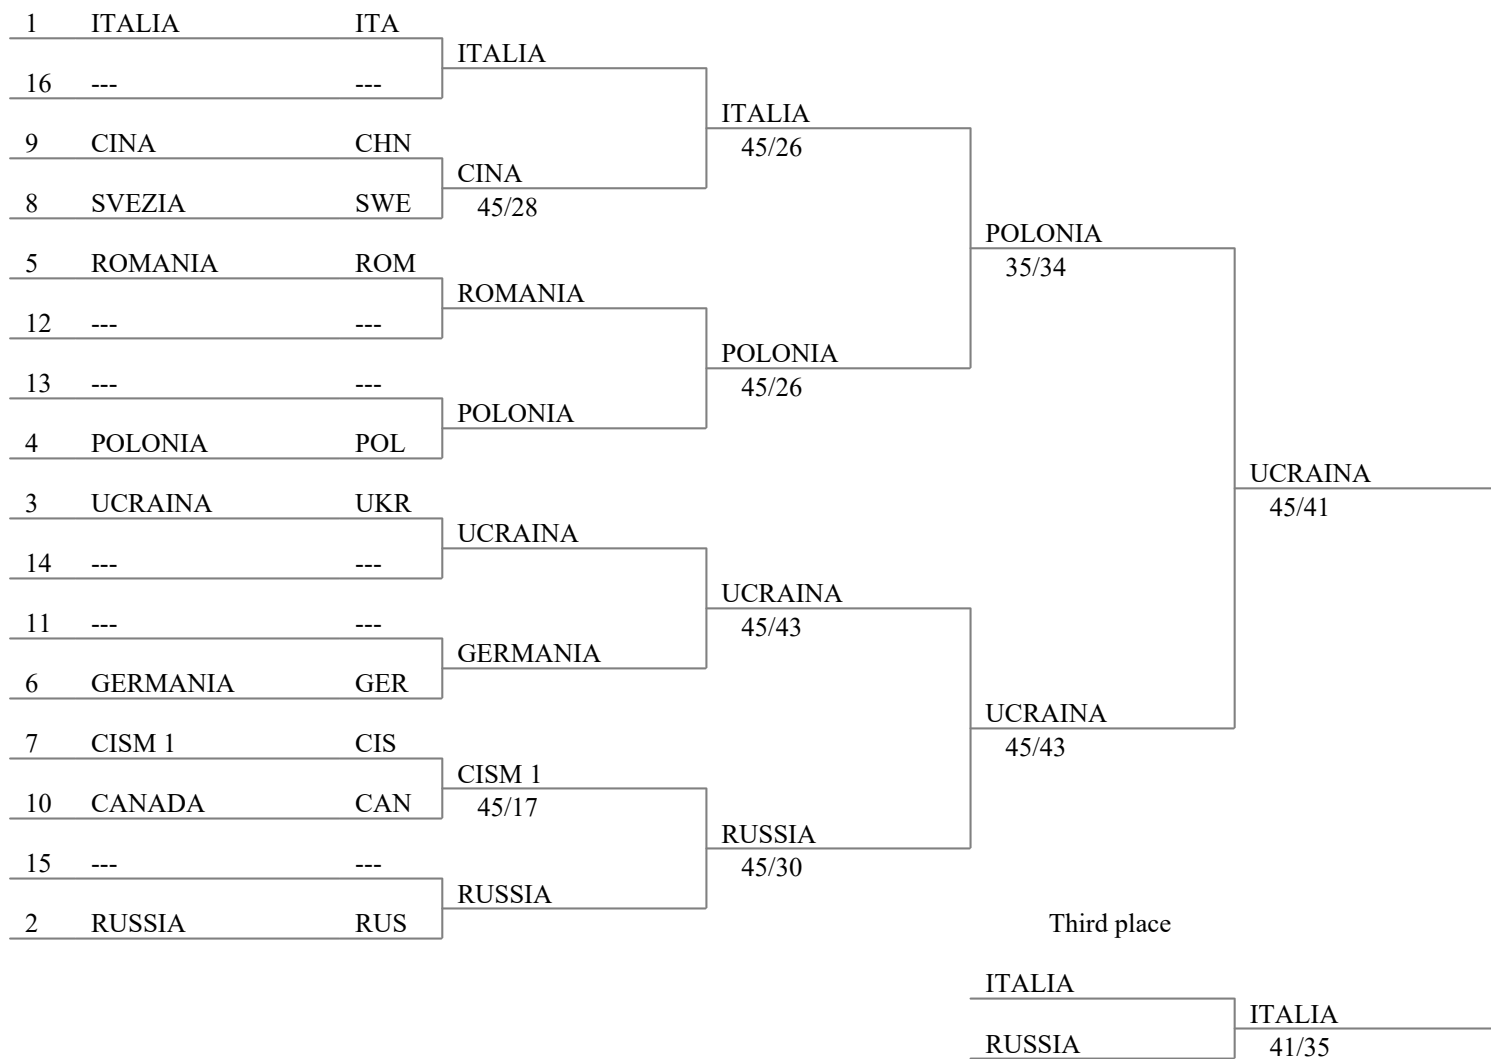

Campionati del Mondo Militari - CISM MWC 2017 - Women Epee Team
Women Epee Team

Overall ranking (ordered by ranking - 10 teams)

rank	name	nat.
1	UCRAINA BEZHURA Dzhoan Feibi BROVKO Inna KHARKOVA Vlada KRYVYTSKA Olena	UKR
2	POLONIA BLACH Blanka DMOWSKA-ANDRZEJUK D NELIP Ewa PIEKARSKA Magdalena	POL
3	ITALIA BOSCARELLI Francesca FERRARI Marta FIAMINGO Rossella NAVARRIA Mara	ITA
4	RUSSIA ANDRIUSHINA Tatiana GUDKOVA Tatiana LICHAGINA Iuliia SAVCHENKO Anna	RUS
5	GERMANIA EHLER Alexandra NDOLO Alexandra SOZANSKA Monika	GER
6	ROMANIA CALCAN Ramona PREDESCU Alexandra VERES Greta	ROM
7	CISM 1 BORRYE Emilia MALUKA Jelena SCHMIDL Paula	CIS
8	CINA HOU Fangqin HOU Minfang WANG Qian YANG Rong	CHN
9	SVEZIA DORDEVIC Larisa PERSSON Caroline WIKSTROM Elin	SWE
10	CANADA GILMORE Deanna PORTER Katherine VAN CAMP Madison	CAN

ITALY - Acireale (CT)
 Campionati del Mondo Militari - CISM MWC 2017 - Women Epee Team
 Women Epee Team

Tableau of 16

Tableau of 8

Semi-finals

Final

ITALY - Acireale (CT)
Campionati del Mondo Militari - CISM MWC 2017 - Women Epee Team
Women Epee Team

Formula of the competition

Direct elimination : 10 teams

Direct tableau

Match for 3rd place

ITALY - Acireale (CT)
 Campionati del Mondo Militari - CISM MWC 2017 - Women Epee Team
 Women Epee Team

Teams (all, ordered by fencer number - 10 teams)